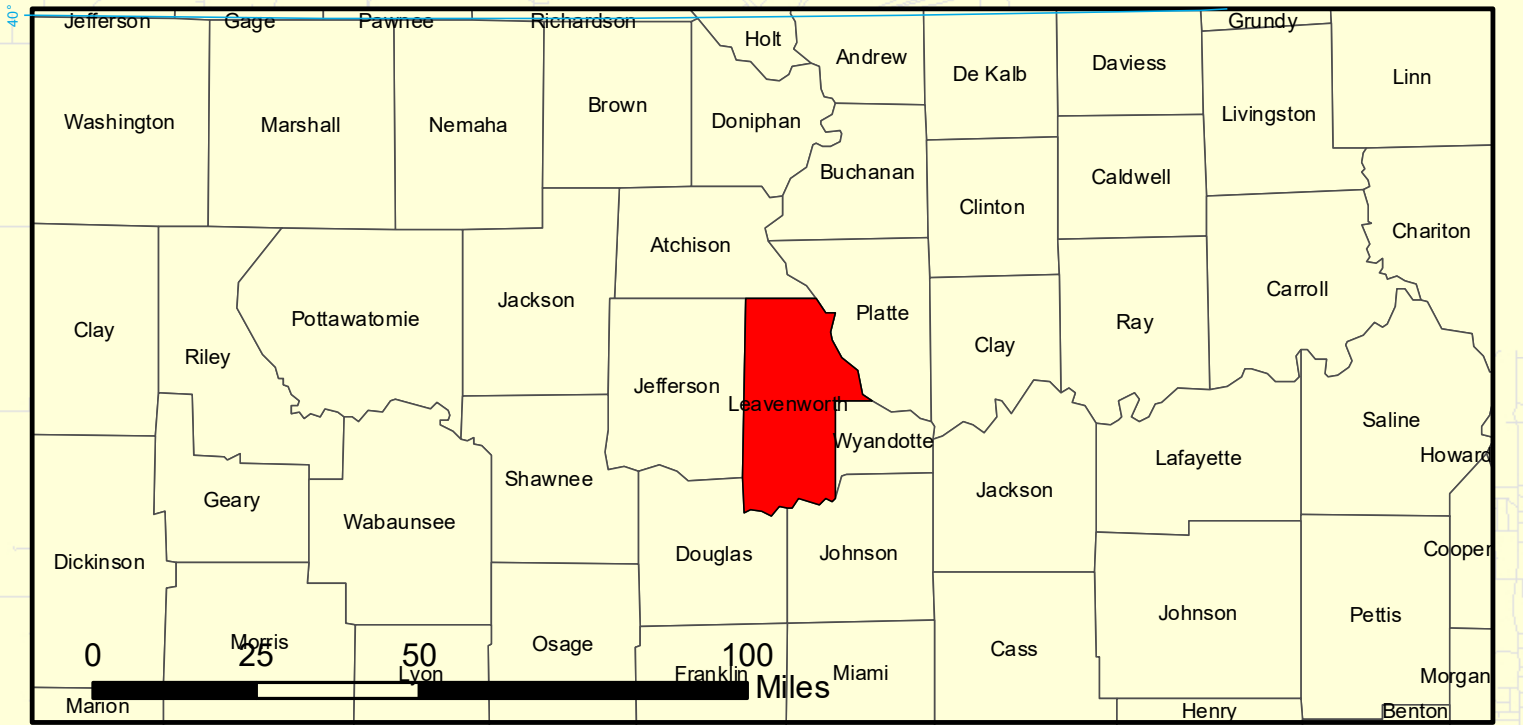

# LEAVENWORTH COUNTY KANSAS 2025

## University in Leavenworth County

University of Saint Mary

Legend University

**Legend**

- City Centerlines
- City Limits
- County Boundary
- Sections
- GRAVEL
- HARD SURFACE
- MINIMUM
- PRIVATE
- State Maintained

Projection: NAD 1983 State Plane Kansas 1501 (US Feet)  
 Disclaimer: Map is projected in real-world coordinates.  
 However, it is not intended for legal purposes.  
 Measurement accuracy is not guaranteed.